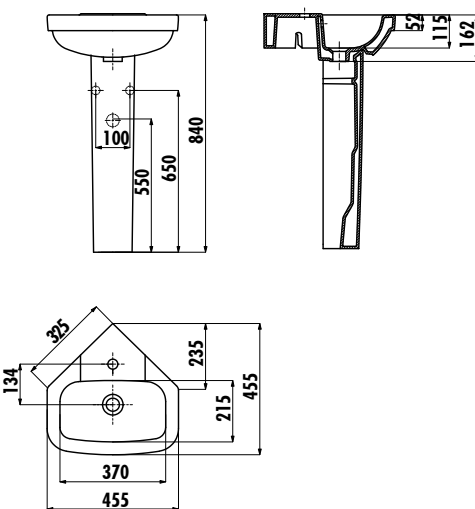

TECHNICAL DRAWING

SPECIFICATIONS

Creavit keeps its rights of making any change to the products.

Quality Management Systems

Customer Satisfaction Certificate

LGA

Germany Accreditation Certificate

kiwa

Netherlands Accreditation Certificate

GOST - R

Russia Accreditation Certificate

UkrSEPRO

Ukraine Accreditation Certificate

Israel Accreditation Certificate

Nigeria Accreditation Certificate

European Accreditation Certificate

Turkish Accreditation Certificate