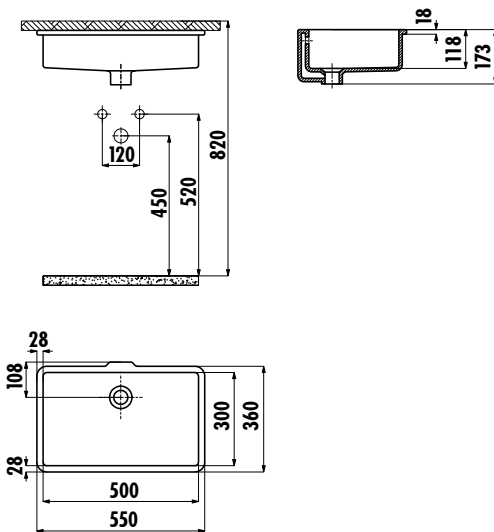

TECHNICAL DRAWING

SPECIFICATIONS

Creavit keeps its rights of making any change to the products.

Quality Management Systems

Customer Satisfaction Certificate

Environmental Management System

LGA

Germany Accreditation Certificate

kiwa

Netherlands Accreditation Certificate

GOST - R

Russia Accreditation Certificate

UkrSEPRO

Ukraine Accreditation Certificate

Israel Accreditation Certificate

Nigeria Accreditation Certificate

European Accreditation Certificate

Turkish Accreditation Certificate