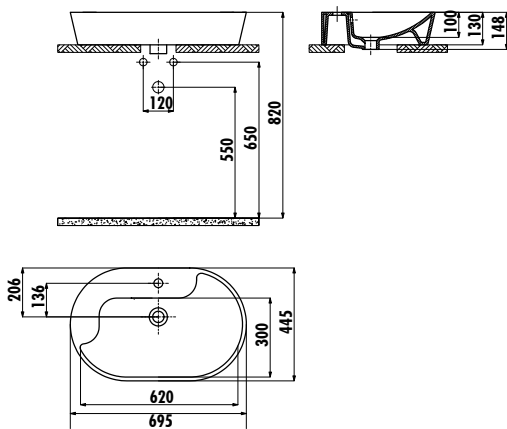

TECHNICAL DRAWING

SPECIFICATIONS

Creavit keeps its rights of making any change to the products.

Quality Management Systems

Customer Satisfaction Certificate

LGA

Germany Accreditation Certificate

kiwa

Netherlands Accreditation Certificate

GOST - R

Russia Accreditation Certificate

UkrSEPRO

Ukraine Accreditation Certificate

Israel Accreditation Certificate

Nigeria Accreditation Certificate

European Accreditation Certificate

Turkish Accreditation Certificate