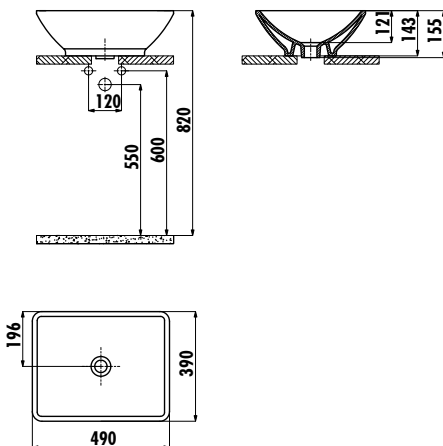

TECHNICAL DRAWING

SPECIFICATIONS

Creavit keeps its rights of making any change to the products.

Quality Management Systems

Customer Satisfaction Certificate

LGA

Germany Accreditation Certificate

kiwa

Netherlands Accreditation Certificate

GOST - R

Russia Accreditation Certificate

UkrSEPRO

Ukraine Accreditation Certificate

Israel Accreditation Certificate

Nigeria Accreditation Certificate

European Accreditation Certificate

Turkish Accreditation Certificate