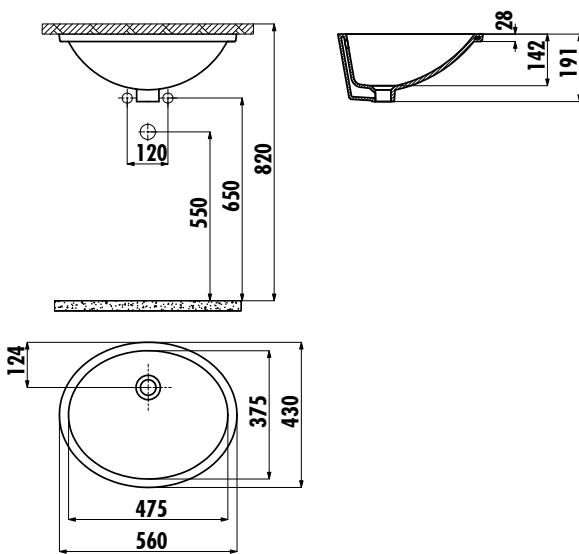

TECHNICAL DRAWING

SPECIFICATIONS

Creavit keeps its rights of making any change to the products.

Quality Management Systems

Customer Satisfaction Certificate

Environmental Management System

LGA

Germany Accreditation Certificate

kiwa

Netherlands Accreditation Certificate

GOST - R

Russia Accreditation Certificate

UkrSEPRO

Ukraine Accreditation Certificate

Israel Accreditation Certificate

Nigeria Accreditation Certificate

European Accreditation Certificate

Turkish Accreditation Certificate