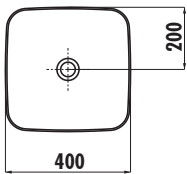

TECHNICAL DRAWING

SPECIFICATIONS

5 MM

Creavit keeps its rights of making any change to the products.

Quality Management Systems

Customer Satisfaction Certificate

Environmental Management System

European Accreditation Certificate

Turkish Accreditation Certificate

Netherlands Accreditation Certificate

Russia Accreditation Certificate

Nigeria Accreditation Certificate