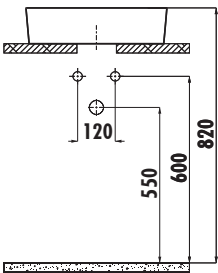

TECHNICAL DRAWING

SPECIFICATIONS

5 MM

Creavit keeps its rights of making any change to the products.

Quality Management Systems

Customer Satisfaction Certificate

Environmental Management System

European Accreditation Certificate

Turkish Accreditation Certificate

Netherlands Accreditation Certificate

Russia Accreditation Certificate

Nigeria Accreditation Certificate