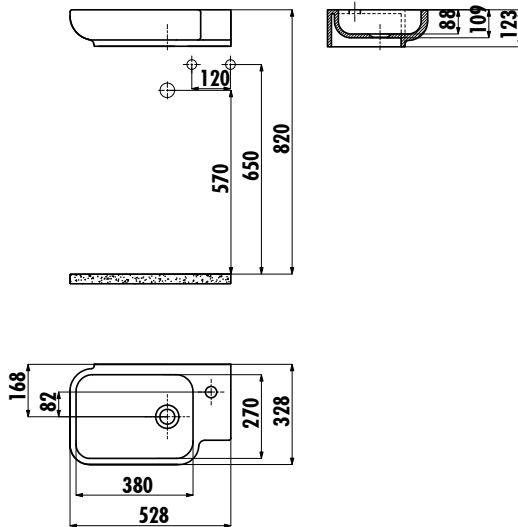

TECHNICAL DRAWING

SPECIFICATIONS

Creavit keeps its rights of making any change to the products.

Quality Management Systems

Customer Satisfaction Certificate

LGA

Germany Accreditation Certificate

kiwa

Netherlands Accreditation Certificate

GOST - R

Russia Accreditation Certificate

UkrSEPRO

Ukraine Accreditation Certificate

Israel Accreditation Certificate

Nigeria Accreditation Certificate

European Accreditation Certificate

Turkish Accreditation Certificate