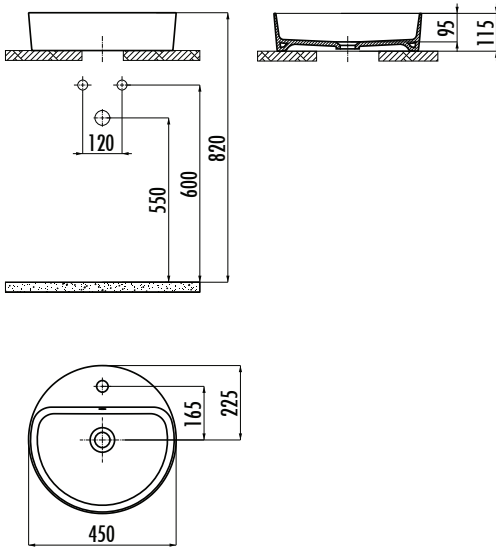

TECHNICAL DRAWING

SPECIFICATIONS

Creavit keeps its rights of making any change to the products.

Quality Management Systems

Customer Satisfaction Certificate

Environmental Management System

European Accreditation Certificate

Turkish Accreditation Certificate

Netherlands Accreditation Certificate

Russia Accreditation Certificate

Nigeria Accreditation Certificate