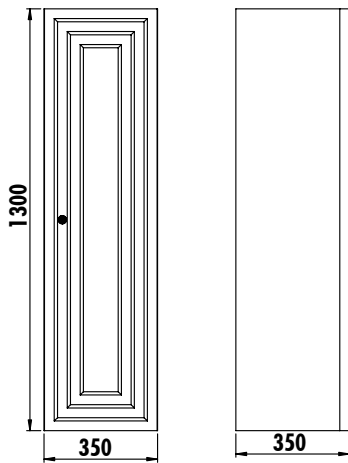

TECHNICAL DRAWING

SPECIFICATIONS

Creavit keeps its rights of making any change to the products.

Quality
Management
Systems

Customer Satisfaction
Certificate

LGA

Germany Accreditation
Certificate

kiwa

Netherlands
Accreditation Certificate

GOST - R

Russia Accreditation
Certificate

UkrSEPRO

Ukraine Accreditation
Certificate

Israel
Accreditation
Certificate

Nigeria Accreditation
Certificate

European Accreditation
Certificate

Turkish
Accreditation
Certificate