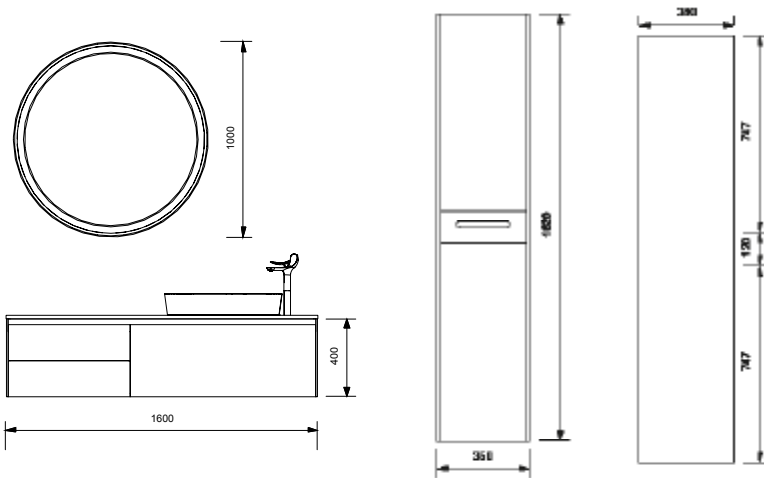

TECHNICAL DRAWING

SPECIFICATIONS

PUSHOPEN
DOOR

LED LIGHTING
TOUCHMATIC

DRAWER WITH
LED LIGHTING

CHIC&DURABLE
LACQUER

GRANITE
COUNTER

SOFT CLOSING
DRAWER

Creavit keeps its rights of making any change to the products.

Quality
Management
Systems

Customer Satisfaction
Certificate

LGA

Germany Accreditation
Certificate

kiwa

Netherlands
Accreditation Certificate

GOST - R

Russia Accreditation
Certificate

UkrSEPRO

Ukraine Accreditation
Certificate

Israel
Accreditation
Certificate

Nigeria Accreditation
Certificate

European Accreditation
Certificate

Turkish
Accreditation
Certificate