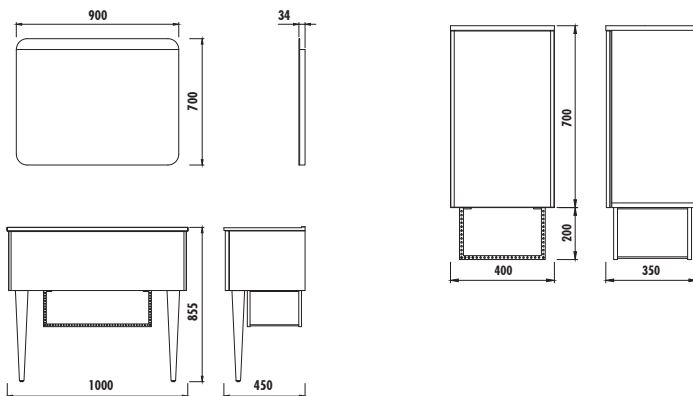

TECHNICAL DRAWING

SPECIFICATIONS

creavit.com.tr

[f](#) [t](#) [i](#) [@](#) /creavitTurkiye

Creavit keeps its rights of making any change to the products.

Quality Management Systems

Customer Satisfaction Certificate

LGA

Germany Accreditation Certificate

kiwa

Netherlands Accreditation Certificate

GOST - R

Russia Accreditation Certificate

UkrSEPRO

Ukraine Accreditation Certificate

Israel Accreditation Certificate

Nigeria Accreditation Certificate

European Accreditation Certificate

Turkish Accreditation Certificate