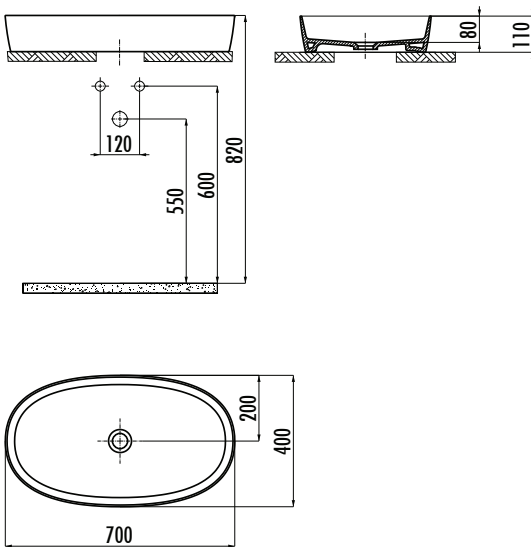

TECHNICAL DRAWING

SPECIFICATIONS

5 MM

Creavit keeps its rights of making any change to the products.

Quality Management Systems

Customer Satisfaction Certificate

Environmental Management System

European Accreditation Certificate

Turkish Accreditation Certificate

Netherlands Accreditation Certificate

Russia Accreditation Certificate

Nigeria Accreditation Certificate