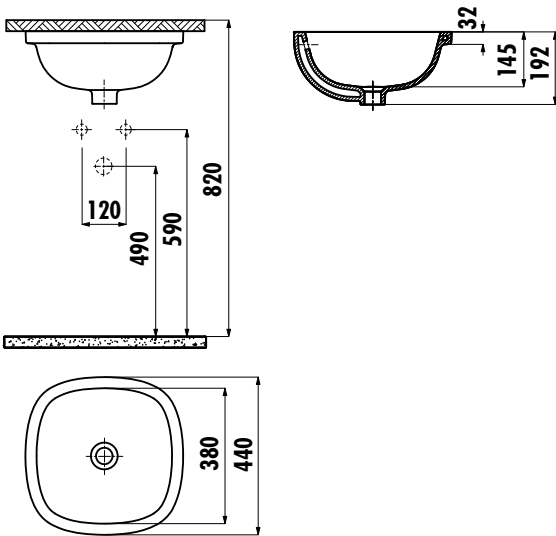

TECHNICAL DRAWING

SPECIFICATIONS

Creavit keeps its rights of making any change to the products.

Quality Management Systems

Customer Satisfaction Certificate

Environmental Management System

LGA

Germany Accreditation Certificate

kiwa

Netherlands Accreditation Certificate

GOST - R

Russia Accreditation Certificate

UkrSEPRO

Ukraine Accreditation Certificate

Israel Accreditation Certificate

Nigeria Accreditation Certificate

European Accreditation Certificate

Turkish Accreditation Certificate