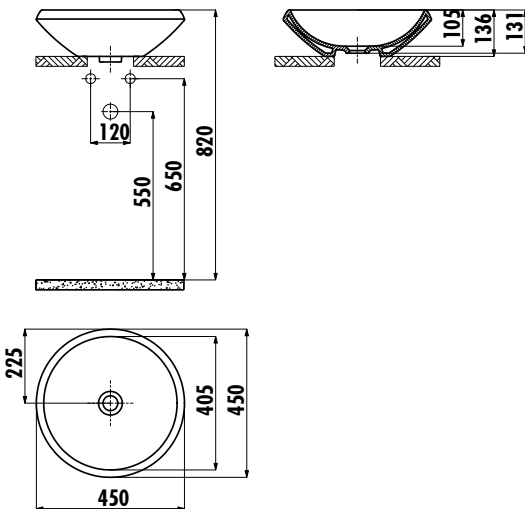

TECHNICAL DRAWING

SPECIFICATIONS

Creavit keeps its rights of making any change to the products.

Quality Management Systems

Customer Satisfaction Certificate

Environmental Management System

LGA

Germany Accreditation Certificate

kiwa

Netherlands Accreditation Certificate

GOST - R

Russia Accreditation Certificate

UkrSEPRO

Ukraine Accreditation Certificate

Israel Accreditation Certificate

Nigeria Accreditation Certificate

European Accreditation Certificate

Turkish Accreditation Certificate