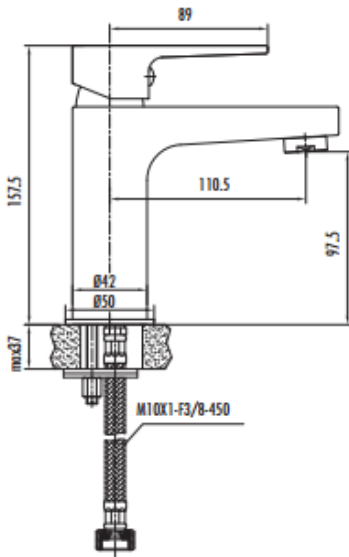

TEKNİK ÇİZİM

ÖZELLİKLER

AERATOR FOR
SILENT WATER
FLOW

100% BRASS

LIME CLEANING
SYSTEM

EASY CLEAN
SYSTEM

Creavit önceden haber vermeksizin, ürünlerde ve teknik detaylarda değişiklik yapma hakkını saklı tutar. Renkler gerçekte olduğundan farklı görünebilir.

Kalite Yönetim Sistemi

Müşteri Memnuniyeti Belgesi

Çevre Yönetim Sistemi

İş Sağlığı ve Güvenliği Yönetim Sistemi

LGA

Alman Standartlarına Uygunluk Belgesi

kiwa

Hollanda Standartlarına Uygunluk Belgesi

GOST - R

Rusya Standartlarına Uygunluk Belgesi

UkrSEPRO

Ukrayna Standartlarına Uygunluk Belgesi

İsrail Standartlarına Uygunluk Belgesi

Nijerya Standartlarına Uygunluk Belgesi

Türk Standartlarına Uygunluk Belgesi