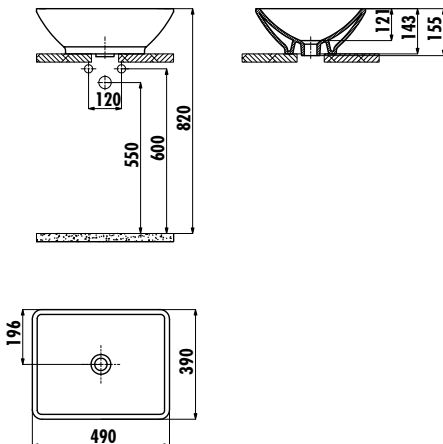

TECHNICAL DRAWING

SPECIFICATIONS

Creavit keeps its rights of making any change to the products.

Quality Management Systems

Customer Satisfaction Certificate

LGA

Germany Accreditation Certificate

kiwa

Netherlands Accreditation Certificate

GOST - R

Russia Accreditation Certificate

UkrSEPRO

Ukraine Accreditation Certificate

Israel Accreditation Certificate

Nigeria Accreditation Certificate

European Accreditation Certificate

Turkish Accreditation Certificate