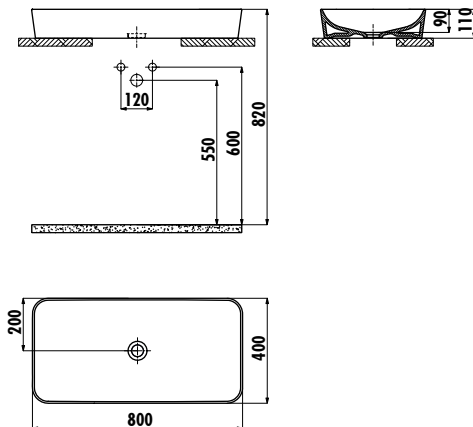

TECHNICAL DRAWING

SPECIFICATIONS

Creavit keeps its rights of making any change to the products.

Quality Management Systems

Customer Satisfaction Certificate

Environmental Management System

LGA

Germany Accreditation Certificate

kiwa

Netherlands Accreditation Certificate

GOST - R

Russia Accreditation Certificate

UkrSEPRO

Ukraine Accreditation Certificate

Israel Accreditation Certificate

Nigeria Accreditation Certificate

European Accreditation Certificate

Turkish Accreditation Certificate