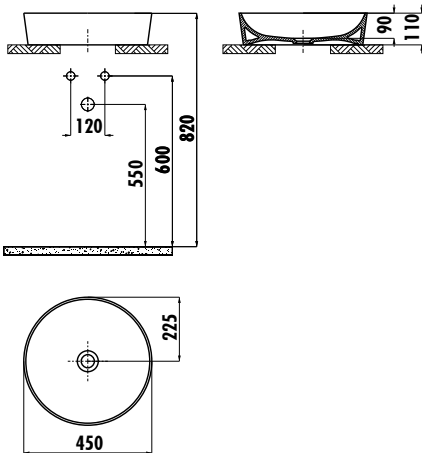

TECHNICAL DRAWING

SPECIFICATIONS

Creavit keeps its rights of making any change to the products.

Quality Management Systems

Customer Satisfaction Certificate

Environmental Management System

LGA

Germany Accreditation Certificate

kiwa

Netherlands Accreditation Certificate

GOST - R

Russia Accreditation Certificate

UkrSEPRO

Ukraine Accreditation Certificate

Israel Accreditation Certificate

Nigeria Accreditation Certificate

European Accreditation Certificate

Turkish Accreditation Certificate