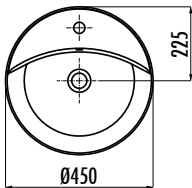

TECHNICAL DRAWING

SPECIFICATIONS

Creavit keeps its rights of making any change to the products.

Quality Management Systems

Customer Satisfaction Certificate

Environmental Management System

European Accreditation Certificate

Turkish Accreditation Certificate

Netherlands Accreditation Certificate

Russia Accreditation Certificate

Nigeria Accreditation Certificate