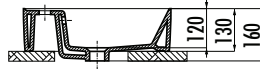

TECHNICAL DRAWING

SPECIFICATIONS

Creavit keeps its rights of making any change to the products.

Quality Management Systems

Customer Satisfaction Certificate

Environmental Management System

European Accreditation Certificate

Turkish Accreditation Certificate

Netherlands Accreditation Certificate

Russia Accreditation Certificate

Nigeria Accreditation Certificate