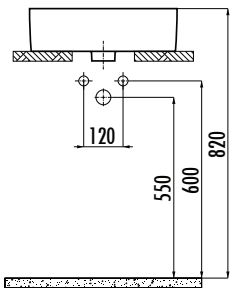

TECHNICAL DRAWING

SPECIFICATIONS

Creavit keeps its rights of making any change to the products.

Quality Management Systems

Customer Satisfaction Certificate

Environmental Management System

European Accreditation Certificate

Turkish Accreditation Certificate

Netherlands Accreditation Certificate

Russia Accreditation Certificate

Nigeria Accreditation Certificate