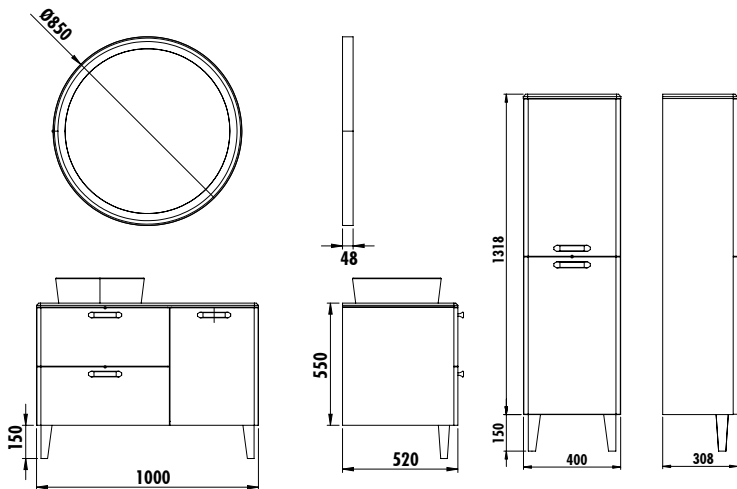

TECHNICAL DRAWING

SPECIFICATIONS

MIRROR LED COLOR

SPECIFICATIONS

Creavit keeps its rights of making any change to the products.

Quality
Management
Systems

Customer Satisfaction
Certificate

LGA

Germany Accreditation
Certificate

kiwa

Netherlands
Accreditation Certificate

GOST - R

Russia Accreditation
Certificate

UkrSEPRO

Ukraine Accreditation
Certificate

Israel
Accreditation
Certificate

Nigeria Accreditation
Certificate

European Accreditation
Certificate

Turkish
Accreditation
Certificate