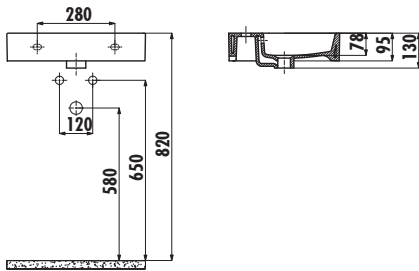

TECHNICAL DRAWING

SPECIFICATIONS

Creavit keeps its rights of making any change to the products.

Quality Management Systems

Customer Satisfaction Certificate

Environmental Management System

LGA

Germany Accreditation Certificate

kiwa

Netherlands Accreditation Certificate

GOST - R

Russia Accreditation Certificate

UkrSEPRO

Ukraine Accreditation Certificate

Israel Accreditation Certificate

Nigeria Accreditation Certificate

European Accreditation Certificate

Turkish Accreditation Certificate