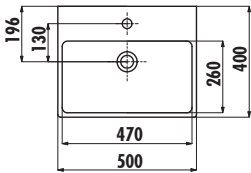

TECHNICAL DRAWING