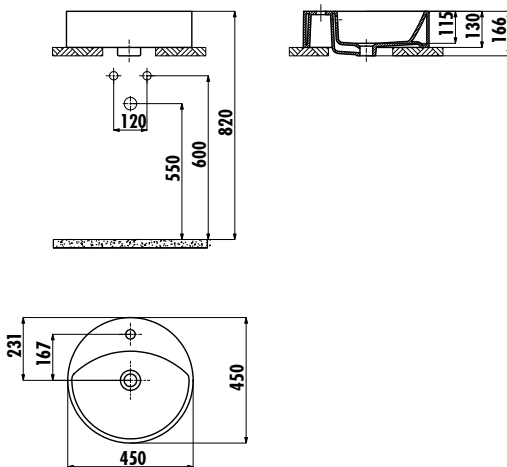

TECHNICAL DRAWING

SPECIFICATIONS

Creavit keeps its rights of making any change to the products.

Quality Management Systems

Customer Satisfaction Certificate

Environmental Management System

LGA

Germany Accreditation Certificate

kiwa

Netherlands Accreditation Certificate

GOST - R

Russia Accreditation Certificate

UkrSEPRO

Ukraine Accreditation Certificate

Israel Accreditation Certificate

Nigeria Accreditation Certificate

European Accreditation Certificate

Turkish Accreditation Certificate