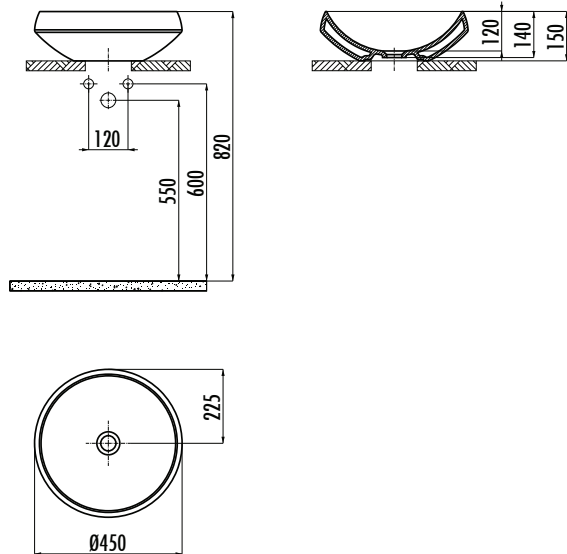

TECHNICAL DRAWING

SPECIFICATIONS

Creavit keeps its rights of making any change to the products.

Quality Management Systems

Customer Satisfaction Certificate

Environmental Management System

European Accreditation Certificate

Turkish Accreditation Certificate

Netherlands Accreditation Certificate

Russia Accreditation Certificate

Nigeria Accreditation Certificate