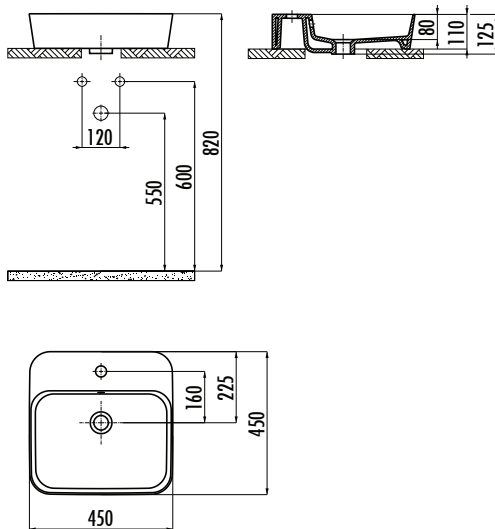

TECHNICAL DRAWING

SPECIFICATIONS

Creavit keeps its rights of making any change to the products.

Quality Management Systems

Customer Satisfaction Certificate

European Accreditation Certificate

Turkish Accreditation Certificate

Netherlands Accreditation Certificate

Russia Accreditation Certificate

Nigeria Accreditation Certificate