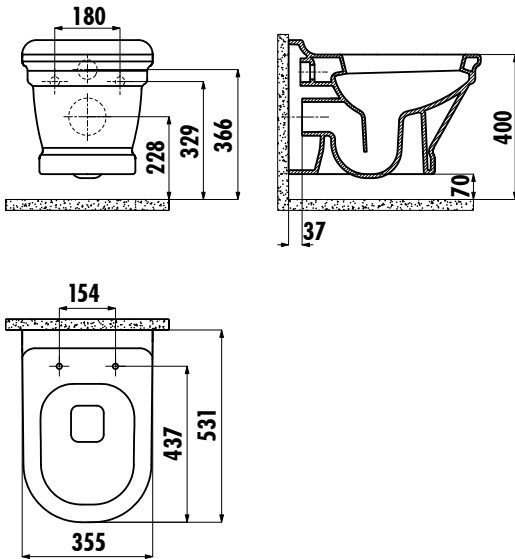

TECHNICAL DRAWING

SPECIFICATIONS

There is only hidden connection for the self cleaning pipe&internal mechanism.

Creavit keeps its rights of making any change to the products.

Quality
Management
Systems

Customer Satisfaction
Certificate

LGA

Germany Accreditation
Certificate

kiwa

Netherlands
Accreditation Certificate

GOST - R

Russia Accreditation
Certificate

UkrSEPRO

Ukraine Accreditation
Certificate

Israel
Accreditation
Certificate

Nigeria Accreditation
Certificate

European Accreditation
Certificate

Turkish
Accreditation
Certificate