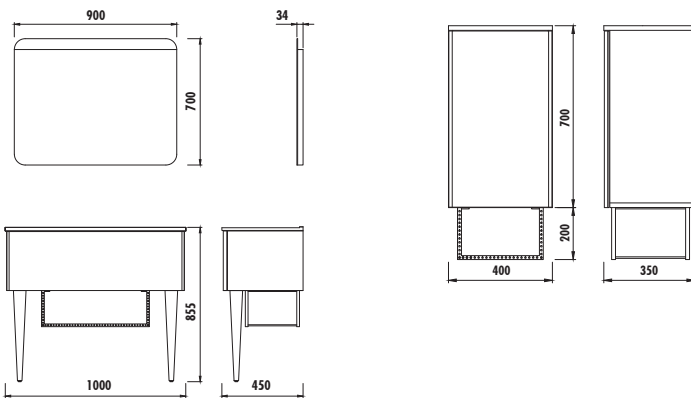

TECHNICAL DRAWING

SPECIFICATIONS

HIGH CABINET

creavit.com.tr

[f](#) [t](#) [i](#) [@](#) /creavitTurkiye

Creavit keeps its rights of making any change to the products.

Quality
Management
Systems

Customer Satisfaction
Certificate

LGA

Germany Accreditation
Certificate

kiwa

Netherlands
Accreditation Certificate

GOST - R

Russia Accreditation
Certificate

UkrSEPRO

Ukraine Accreditation
Certificate

Israel
Accreditation
Certificate

Nigeria Accreditation
Certificate

European Accreditation
Certificate

Turkish
Accreditation
Certificate