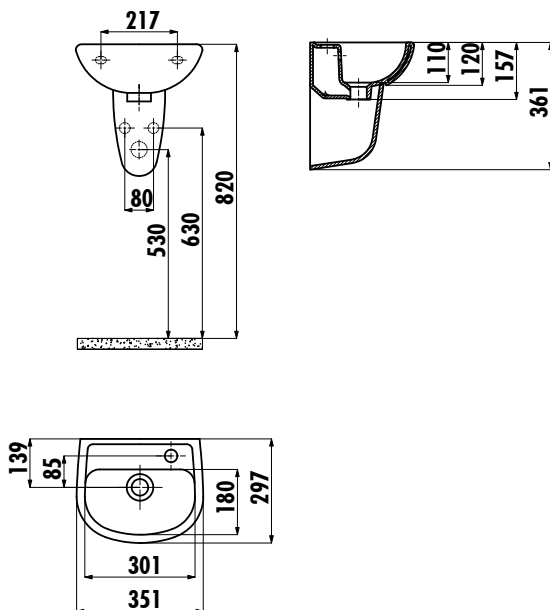

TECHNICAL DRAWING

SPECIFICATIONS

Creavit keeps its rights of making any change to the products.

Quality Management Systems

Customer Satisfaction Certificate

Environmental Management System

LGA

Germany Accreditation Certificate

kiwa

Netherlands Accreditation Certificate

GOST - R

Russia Accreditation Certificate

UkrSEPRO

Ukraine Accreditation Certificate

Israel Accreditation Certificate

Nigeria Accreditation Certificate

European Accreditation Certificate

Turkish Accreditation Certificate