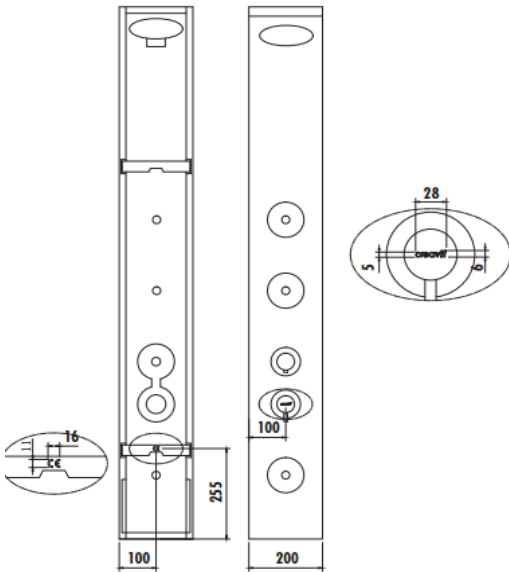

TEKNİK ÇİZİM

ÖZELLİKLER

Creavit önceden haber vermeksizin, ürünlerde ve teknik detaylarda değişiklik yapma hakkını saklı tutar. Renkler gerçekte olduğundan farklı görünebilir.

Kalite Yönetim Sistemi

Müşteri Memnuniyeti Belgesi

Çevre Yönetim Sistemi

İş Sağlığı ve Güvenliği Yönetim Sistemi

LGA

Alman Standartlarına Uygunluk Belgesi

kiwa

Hollanda Standartlarına Uygunluk Belgesi

GOST - R

Rusya Standartlarına Uygunluk Belgesi

UkrSEPRO

Ukrayna Standartlarına Uygunluk Belgesi

İsrail Standartlarına Uygunluk Belgesi

Nijerya Standartlarına Uygunluk Belgesi

Türk Standartlarına Uygunluk Belgesi