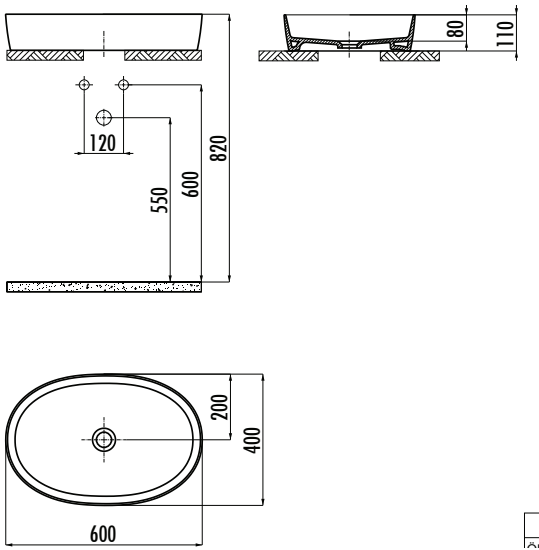

TECHNICAL DRAWING

SPECIFICATIONS

Creavit keeps its rights of making any change to the products.

Quality Management Systems

Customer Satisfaction Certificate

Environmental Management System

European Accreditation Certificate

Turkish Accreditation Certificate

Netherlands Accreditation Certificate

Russia Accreditation Certificate

Nigeria Accreditation Certificate