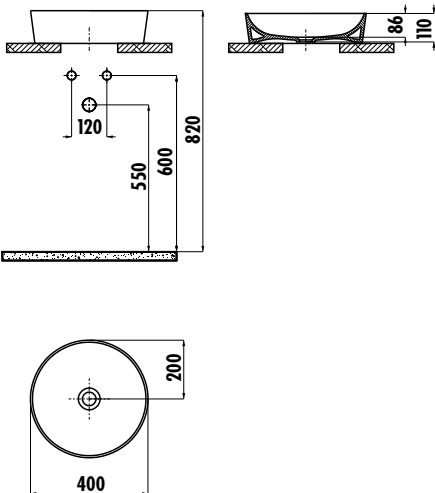

TECHNICAL DRAWING

SPECIFICATIONS

Creavit keeps its rights of making any change to the products.

Quality Management Systems

Customer Satisfaction Certificate

LGA

Germany Accreditation Certificate

kiwa

Netherlands Accreditation Certificate

GOST - R

Russia Accreditation Certificate

UkrSEPRO

Ukraine Accreditation Certificate

Israel Accreditation Certificate

Nigeria Accreditation Certificate

European Accreditation Certificate

Turkish Accreditation Certificate