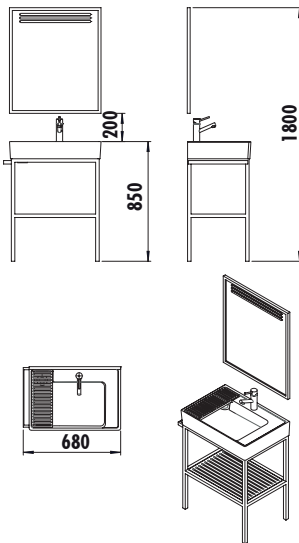

TECHNICAL DRAWING

creavit.com.tr

[f](#) [t](#) [i](#) [@](#) /creavitTurkiye

Creavit keeps its rights of making any change to the products.

Quality Management Systems

Customer Satisfaction Certificate

LGA

Germany Accreditation Certificate

kiwa

Netherlands Accreditation Certificate

GOST - R

Russia Accreditation Certificate

UkrSEPRO

Ukraine Accreditation Certificate

Israel Accreditation Certificate

Nigeria Accreditation Certificate

European Accreditation Certificate

Turkish Accreditation Certificate