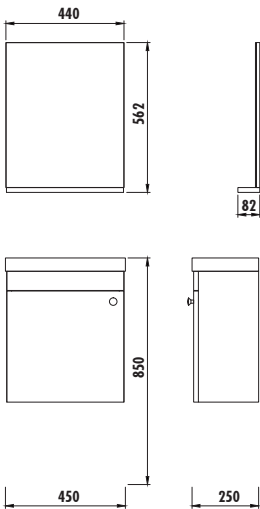

TECHNICAL DRAWING

creavit.com.tr

[f](#) [t](#) [i](#) [@](#) /creavitTurkiye

Creavit keeps its rights of making any change to the products.

Quality Management Systems

Customer Satisfaction Certificate

Environmental Management System

LGA

Germany Accreditation Certificate

kiwa

Netherlands Accreditation Certificate

GOST - R

Russia Accreditation Certificate

UkrSEPRO

Ukraine Accreditation Certificate

Israel Accreditation Certificate

Nigeria Accreditation Certificate

European Accreditation Certificate

Turkish Accreditation Certificate