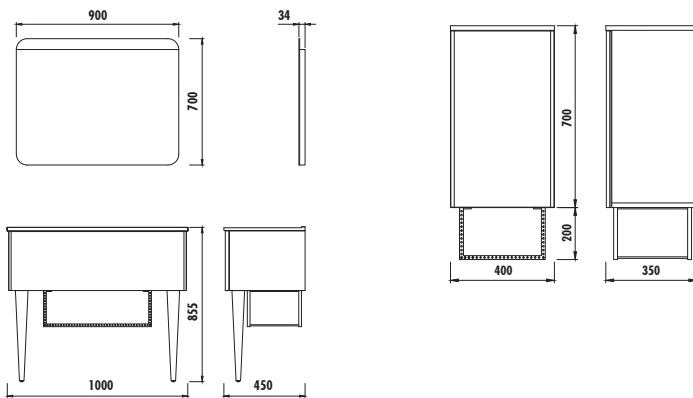

TECHNICAL DRAWING

SPECIFICATIONS

creavit.com.tr

[f](#) [t](#) [i](#) [@](#) /creavitTurkiye

Creavit keeps its rights of making any change to the products.

Quality Management Systems

Customer Satisfaction Certificate

LGA

Germany Accreditation Certificate

kiwa

Netherlands Accreditation Certificate

GOST - R

Russia Accreditation Certificate

UkrSEPRO

Ukraine Accreditation Certificate

Israel Accreditation Certificate

Nigeria Accreditation Certificate

European Accreditation Certificate

Turkish Accreditation Certificate