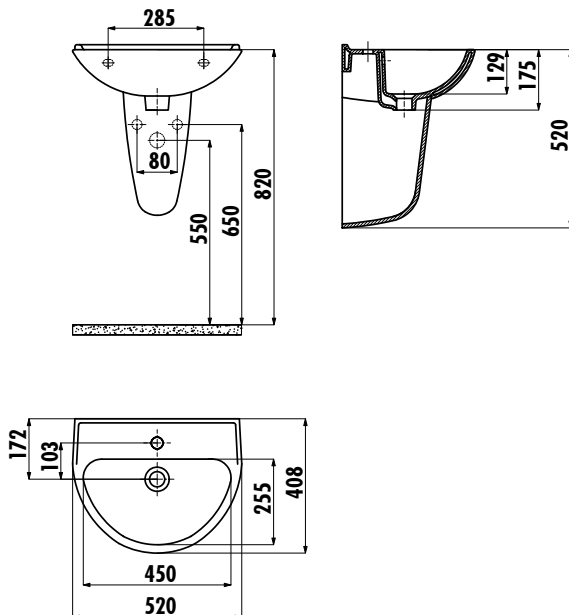

TECHNICAL DRAWING

Creavit keeps its rights of making any change to the products.

SPECIFICATIONS

Quality Management Systems

Customer Satisfaction Certificate

Environmental Management System

LGA

Germany Accreditation Certificate

kiwa

Netherlands Accreditation Certificate

GOST - R

Russia Accreditation Certificate

UkrSEPRO

Ukraine Accreditation Certificate

Israel Accreditation Certificate

Nigeria Accreditation Certificate

European Accreditation Certificate

Turkish Accreditation Certificate