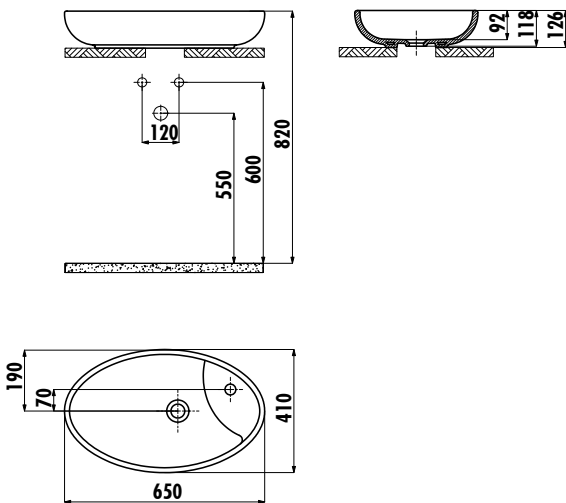

TECHNICAL DRAWING

SPECIFICATIONS

Creavit keeps its rights of making any change to the products.

Quality Management Systems

Customer Satisfaction Certificate

Environmental Management System

LGA

Germany Accreditation Certificate

kiwa

Netherlands Accreditation Certificate

GOST - R

Russia Accreditation Certificate

UkrSEPRO

Ukraine Accreditation Certificate

Israel Accreditation Certificate

Nigeria Accreditation Certificate

European Accreditation Certificate

Turkish Accreditation Certificate