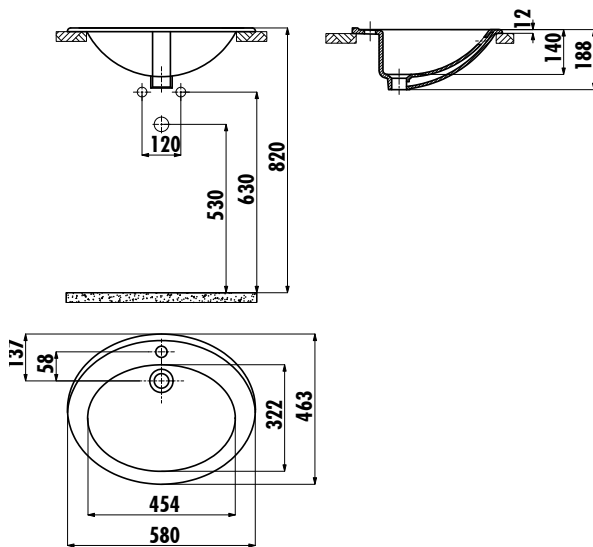

TECHNICAL DRAWING

SPECIFICATIONS

Creavit keeps its rights of making any change to the products.

Quality Management Systems

Customer Satisfaction Certificate

LGA

Germany Accreditation Certificate

kiwa

Netherlands Accreditation Certificate

GOST - R

Russia Accreditation Certificate

UkrSEPRO

Ukraine Accreditation Certificate

Israel Accreditation Certificate

Nigeria Accreditation Certificate

European Accreditation Certificate

Turkish Accreditation Certificate