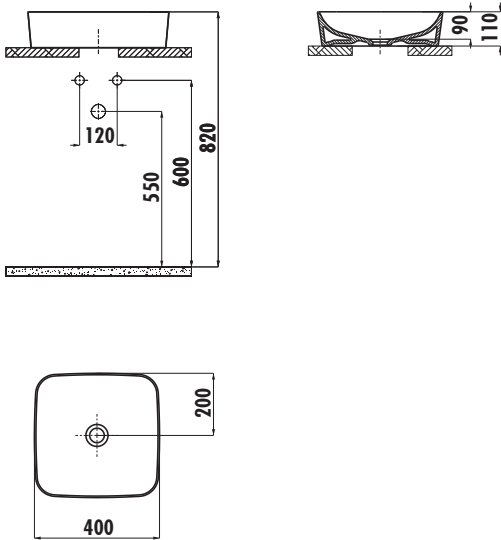

TECHNICAL DRAWING

SPECIFICATIONS

Creavit keeps its rights of making any change to the products.

Quality Management Systems

Customer Satisfaction Certificate

European Accreditation Certificate

Turkish Accreditation Certificate

Netherlands Accreditation Certificate

Russia Accreditation Certificate

Nigeria Accreditation Certificate