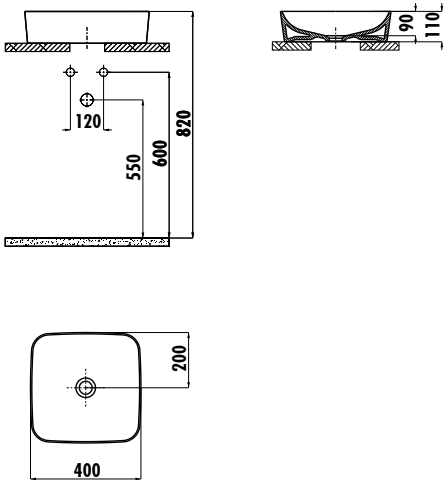

TECHNICAL DRAWING

SPECIFICATIONS

Creavit keeps its rights of making any change to the products.

Quality Management Systems

Customer Satisfaction Certificate

LGA

Germany Accreditation Certificate

kiwa

Netherlands Accreditation Certificate

GOST - R

Russia Accreditation Certificate

UkrSEPRO

Ukraine Accreditation Certificate

Israel Accreditation Certificate

Nigeria Accreditation Certificate

European Accreditation Certificate

Turkish Accreditation Certificate