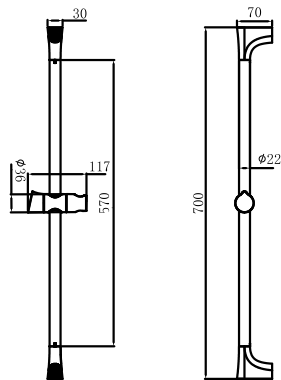

Creavit keeps its rights of making any change to the products.

Quality Management Systems

Customer Satisfaction Certificate

LGA

Germany Accreditation Certificate

kiwa

Netherlands Accreditation Certificate

GOST - R

Russia Accreditation Certificate

UkrSEPRO

Ukraine Accreditation Certificate

Israel Accreditation Certificate

Nigeria Accreditation Certificate

European Accreditation Certificate

Turkish Accreditation Certificate