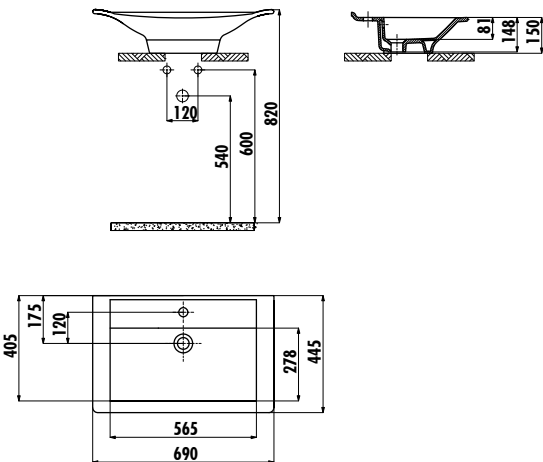

TECHNICAL DRAWING

SPECIFICATIONS

Creavit keeps its rights of making any change to the products.

Quality Management Systems

Customer Satisfaction Certificate

Environmental Management System

LGA

Germany Accreditation Certificate

kiwa

Netherlands Accreditation Certificate

GOST - R

Russia Accreditation Certificate

UkrSEPRO

Ukraine Accreditation Certificate

Israel Accreditation Certificate

Nigeria Accreditation Certificate

European Accreditation Certificate

Turkish Accreditation Certificate