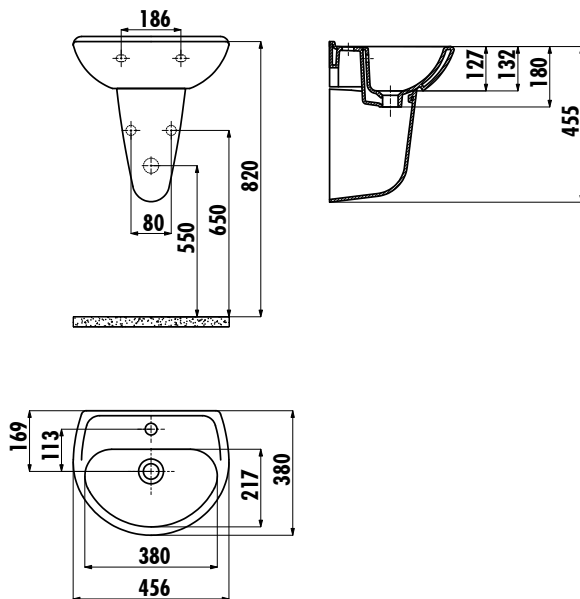

TECHNICAL DRAWING

SPECIFICATIONS

Creavit keeps its rights of making any change to the products.

Quality Management Systems

Customer Satisfaction Certificate

Environmental Management System

LGA

Germany Accreditation Certificate

kiwa

Netherlands Accreditation Certificate

GOST - R

Russia Accreditation Certificate

UkrSEPRO

Ukraine Accreditation Certificate

Israel Accreditation Certificate

Nigeria Accreditation Certificate

European Accreditation Certificate

Turkish Accreditation Certificate