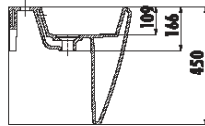

TECHNICAL DRAWING