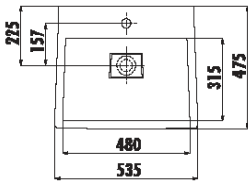

TECHNICAL DRAWING

SPECIFICATIONS

ECO FRIENDLY

Creavit keeps its rights of making any change to the products.

Quality Management Systems

Customer Satisfaction Certificate

LGA

Germany Accreditation Certificate

kiwa

Netherlands Accreditation Certificate

GOST - R

Russia Accreditation Certificate

UkrSEPRO

Ukraine Accreditation Certificate

Israel Accreditation Certificate

Nigeria Accreditation Certificate

European Accreditation Certificate

Turkish Accreditation Certificate