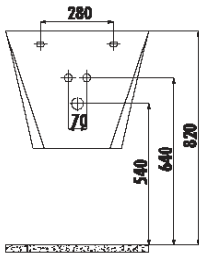

TECHNICAL DRAWING

SPECIFICATIONS

ECO FRIENDLY

Creavit keeps its rights of making any change to the products.

Quality Management Systems

Customer Satisfaction Certificate

LGA

Germany Accreditation Certificate

kiwa

Netherlands Accreditation Certificate

GOST - R

Russia Accreditation Certificate

UkrSEPRO

Ukraine Accreditation Certificate

Israel Accreditation Certificate

Nigeria Accreditation Certificate

European Accreditation Certificate

Turkish Accreditation Certificate