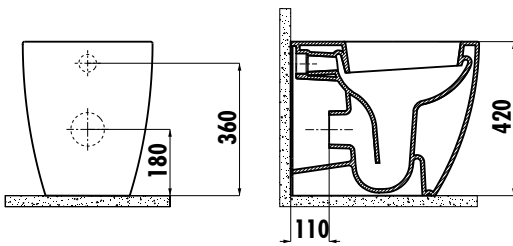

TECHNICAL DRAWING

There is only hidden connection for the self cleaning pipe&internal mechanism.

SPECIFICATIONS

Creavit keeps its rights of making any change to the products.

Quality Management Systems

Customer Satisfaction Certificate

LGA

Germany Accreditation Certificate

kiwa

Netherlands Accreditation Certificate

GOST - R

Russia Accreditation Certificate

UkrSEPRO

Ukraine Accreditation Certificate

Israel Accreditation Certificate

Nigeria Accreditation Certificate

European Accreditation Certificate

Turkish Accreditation Certificate