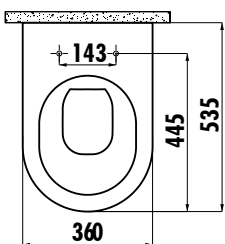

TECHNICAL DRAWING

There is only hidden connection for the self cleaning pipe&internal mechanism.