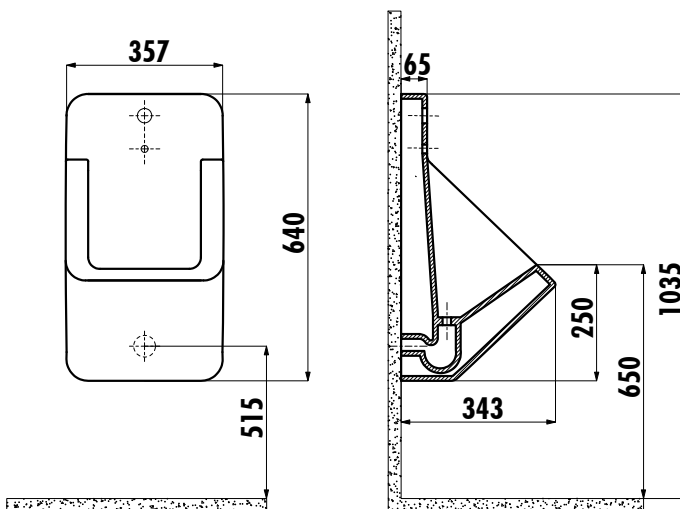

TECHNICAL DRAWING

SPECIFICATIONS

Creavit keeps its rights of making any change to the products.

Quality Management System

Customer Satisfaction Certificate

LGA

Germany Accreditation Certificate

kiwa

Netherlands Accreditation Certificate

GOST - R

Russia Accreditation Certificate

UkrSEPRO

Ukraine Accreditation Certificate

Israel Accreditation Certificate

Nigeria Accreditation Certificate

European Accreditation Certificate

Turkish Accreditation Certificate